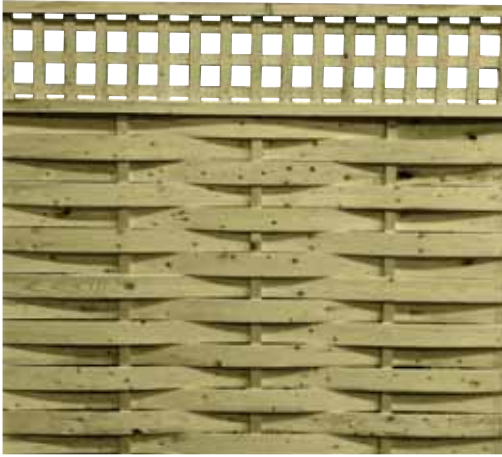

FENCES, RAILINGS AND DECKS

14²⁵

lin. ft. Price for a section of 6' x 8'. 114.00

"Urban" Pre-Assembled Fence Panel with Lattice Top
Treated wood. (Post not included)
6' x 8'. 16915002 <369237>

11²⁵

lin. ft. Price for a section of 6' x 8'. 89.99