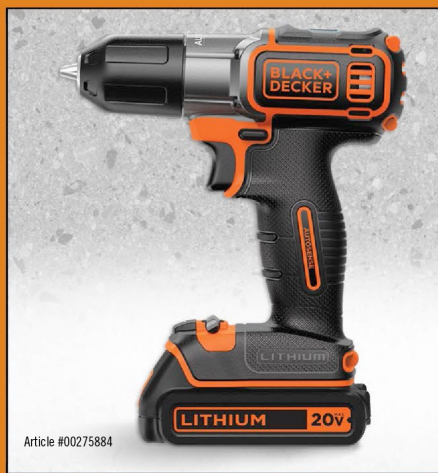

Article #00275884

DRILL/DRIVER WITH AUTOSENSE - 20V MAX

- AutoSense technology recognizes when your screw is flush and stops drilling
- Lithium Ion Battery - Holds a charge up to 18 months
- LED work light illuminates the surface for easier drilling in dark places