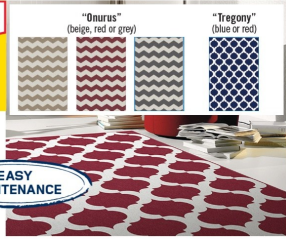

WALL PLANKS

SAVE 15%
237 /sq. ft.

WALL-design

Sold in complete boxes only.

SAVE 14%
429 /sq. ft.

WALL-design

Sold in complete boxes only.

SAVE 20%
43⁹⁹ /sq. ft.

SCANDIANT

EASY MAINTENANCE

15% OFF

all RCR decorative rugs
*On regular price.

RCR