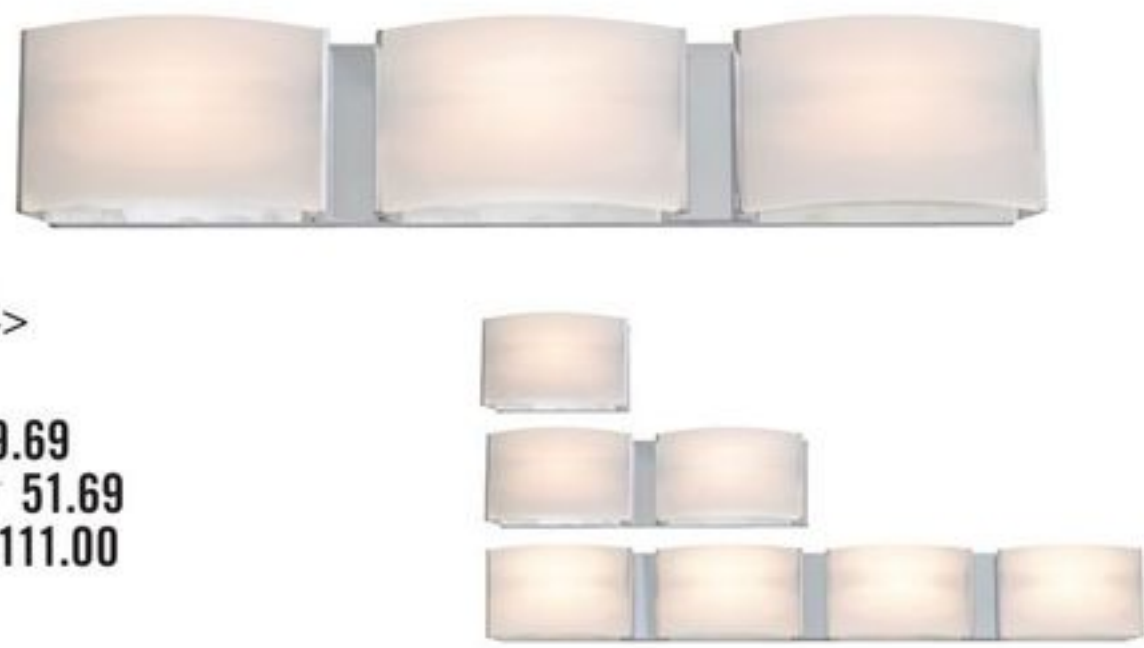

SAVE 25% "VANGUARD" 3-LIGHT WALL SCONCE

73.99 ~~99~~
Chrome finish. (Bulbs not included.)
22 3/4"
54295213/11/12/14 <365243/41/42/44>
Also available:
1-light wall sconce, 7" (11) 52.99 **39.69**
2-light wall sconce, 15 1/4" (12) 68.99 **51.69**
4-light wall sconce, 31" (14) 149.00 **111.00**