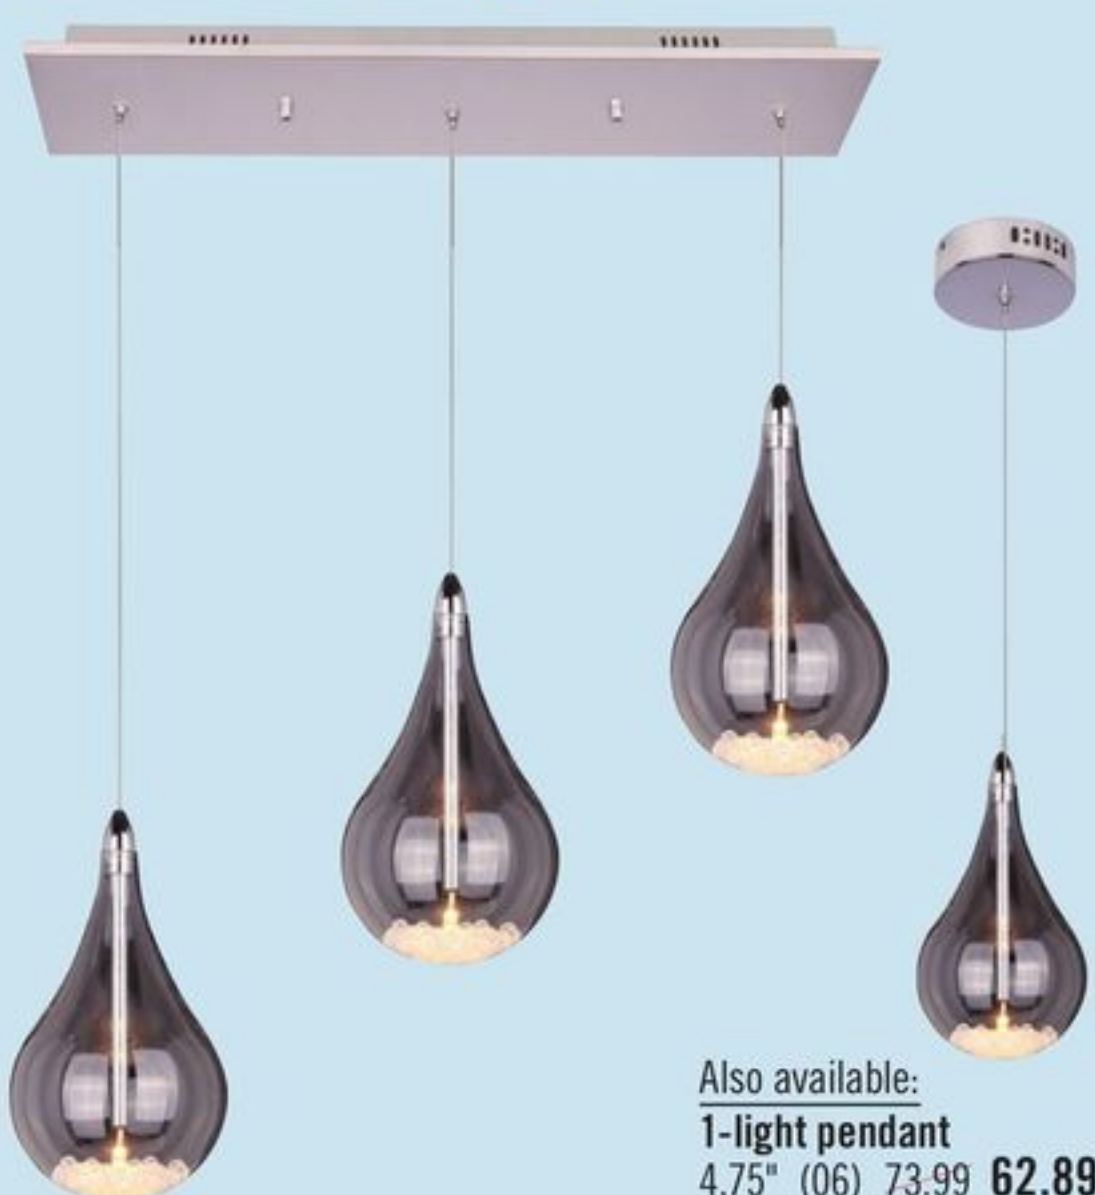

SAVE 15% "STRUDEL" INTEGRATED LED WALL SCONCE

35.69 ~~41.99~~
1-Light Wall Sconce
Glass. 1290 lumens.
5.5".
66905208/09 <379773/74>
Regular price after promotion **41.99**

Also available:
3-light wall sconce, 18" (09) 94.49 **80.29** Regular price after promotion **94.49**

1 PROJECTOR

SAVE 15%
\$143 ~~\$169~~

10.99 ea.
"Vintage Edison" 60-W Incandescent Bulb
Medium base. Transparent.
00875372 <352539>

2 "VINTAGE" CHANDELIER

SAVE 15%
\$135 ~~\$159~~

3 "CRYSTAL ROCK" COLLECTION

SAVE 15%
\$118 ~~\$139~~

Also available:
1-light pendant
4.75" (06) 73.99 **62.89**
Regular price after promotion **73.99**

4 "EMERSON" COLLECTION

SAVE 15%
\$126 ~~\$149~~

Also available:
1-light mini pendant
5.3" (32) 57.99 **48.99**