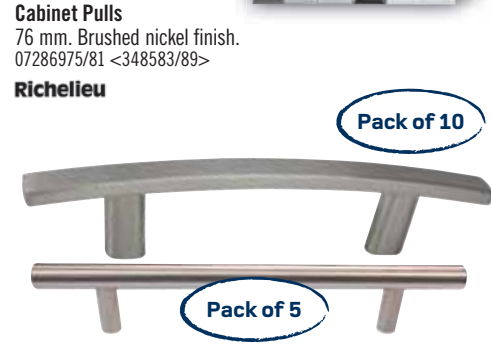

**15%\***  
OFF  
all in-stock pull-out  
spout kitchen faucets  
\*On regular price.

**\$100\***  
OFF  
all in-stock granite  
2-bowl kitchen sinks  
\*On regular price.

**SAVE 25%**  
**22.49** ~~29.99~~  
Also available:  
"Contemporary" Cabinet Pulls,  
96 mm (81) ~~19.99~~ 14.99